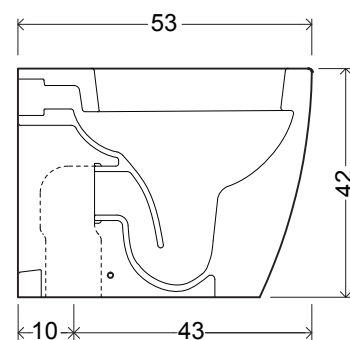

NIC Design

VASO TERRA OVVIO

cod. 003 431

Vaso a terra scarico
a parete brida interna completamente
smaltata cm.53x37,4xh.42
completo di fissaggi
Back to wall wc wall waste
glazed totally 53x37,4xh.42 cm.
fixing kit included

ACCESSORI VASO

cod. 007 088

Curva tecnica x scarico a terra
Technical elbow for floor drain waste

Termoindurente disponibile nei colori:
Thermosetting available in colours:

cod. 005 436

Coprivaso in termoindurente quick release
Thermosetting seat&cover quick release

cod. 007 022

Sifone per lavabo/bidet cm.65x125
Siphon for washbasin/bidet 65x125 cm.