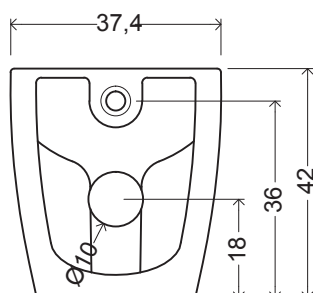

NIC Design

VASO TERRA OVVIO

cod. 003 431

Vaso a terra scarico
a parete brida interna completamente
smaltata cm.53x37,4xh.42
completo di fissaggi
Back to wall wc wall waste
glazed totally 53x37,4xh.42 cm.
fixing kit included

ACCESSORI VASO

cod. 007 088

Curva tecnica x scarico a terra
Technical elbow for floor drain waste

Termoindurente disponibile nei colori:
Thermosetting available in colours:

cod. 005 436

Coprivaso in termoindurente quick release
Thermosetting seat&cover quick release

cod. 007 022

Sifone per lavabo/bidet cm.65x125
Siphon for washbasin/bidet 65x125 cm.