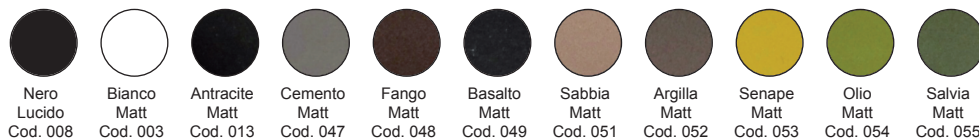

ACCESSORI VASO

cod. 007 088

Curva tecnica x scarico a terra
Technical elbow for floor drain waste

Termoindurente disponibile nei colori:

Thermosetting available in colours:

cod. 005 705

Coprivaso in termoindurente quick release
Thermosetting seat&cover quick release