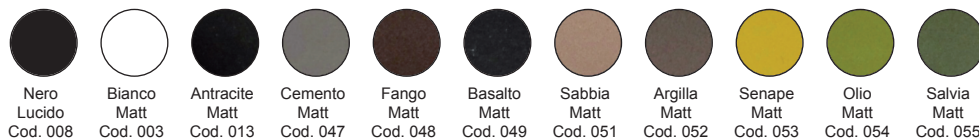

**Termoindurente disponibile nei colori:**

**Thermosetting available in colours:**

**cod. 005 705**

Coprivaso in termoindurente quick release  
Thermosetting seat&cover quick release

**cod. 005 706**

Coprivaso in termoindurente  
con chiusura rallentata e quick release  
Thermosetting seat&cover,  
quick release hinges, soft closing system