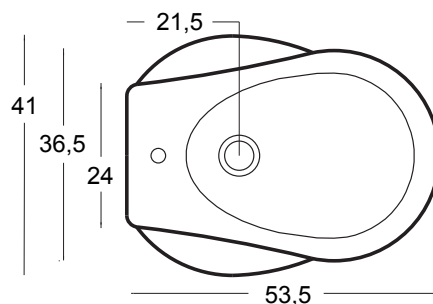

cod. 005 152

Coprivaso in poliester
Polyester seat&cover

**Poliester
Polyester** disponibile in tutti i colori in assortimento
available in all colours in assortment

BIDET TERRA PILLOW

cod. 004 150

Bidet a terra monoforo
completo di fissaggi
cm.53,5x41xh.42
Back to wall bidet one tap
hole fixing kit included
53,5x41xh.42 cm.