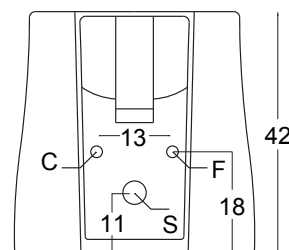

cod. 005 152

Coprivaso in poliester
Polyester seat&cover

**Poliester
Polyester** disponibile in tutti i colori in assortimento
available in all colours in assortment

BIDET TERRA PILLOW

cod. 004 150

Bidet a terra monoforo
completo di fissaggi
cm.53,5x41xh.42
Back to wall bidet one tap
hole fixing kit included
53,5x41xh.42 cm.