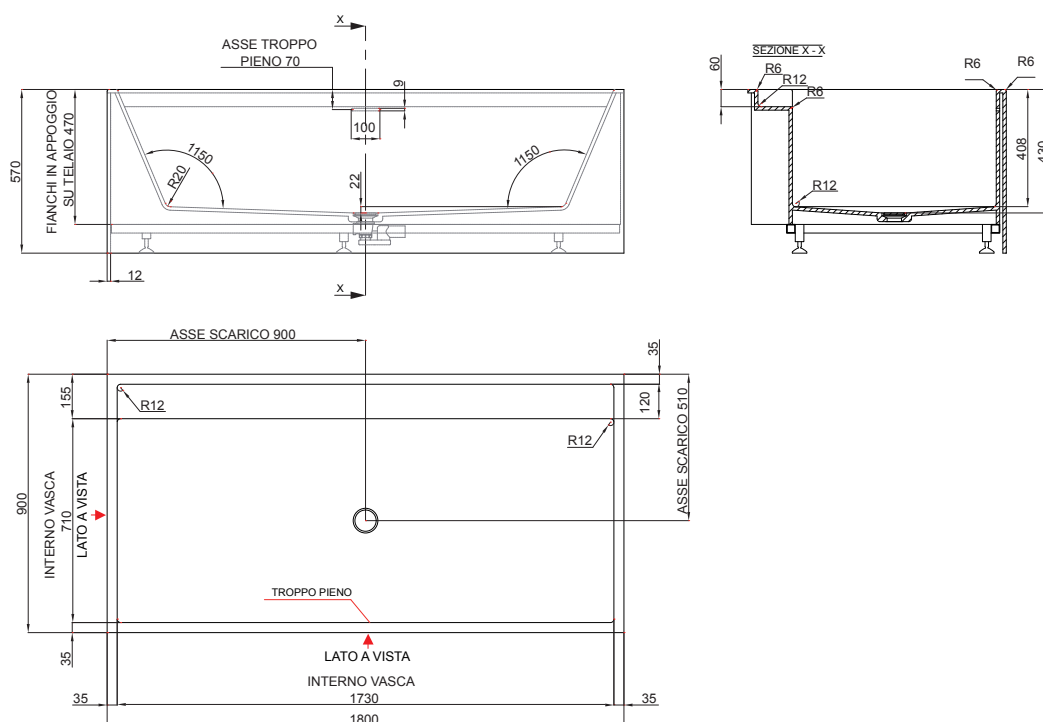

NIC Design

VASCA POOL MAXI

cod. 014 472

Vasca da bagno angolo DX in Corian® DuPont™
cm. 180x90xh.57 completa di piletta a pressione
scarico troppopieno e sifone
Right version bath tub with back rim for taps in
Corian® DuPont™ 170x90xh.57 cm. with overflow
pressure plug and syphon included

Legenda:

▲ = LATO A VISTA