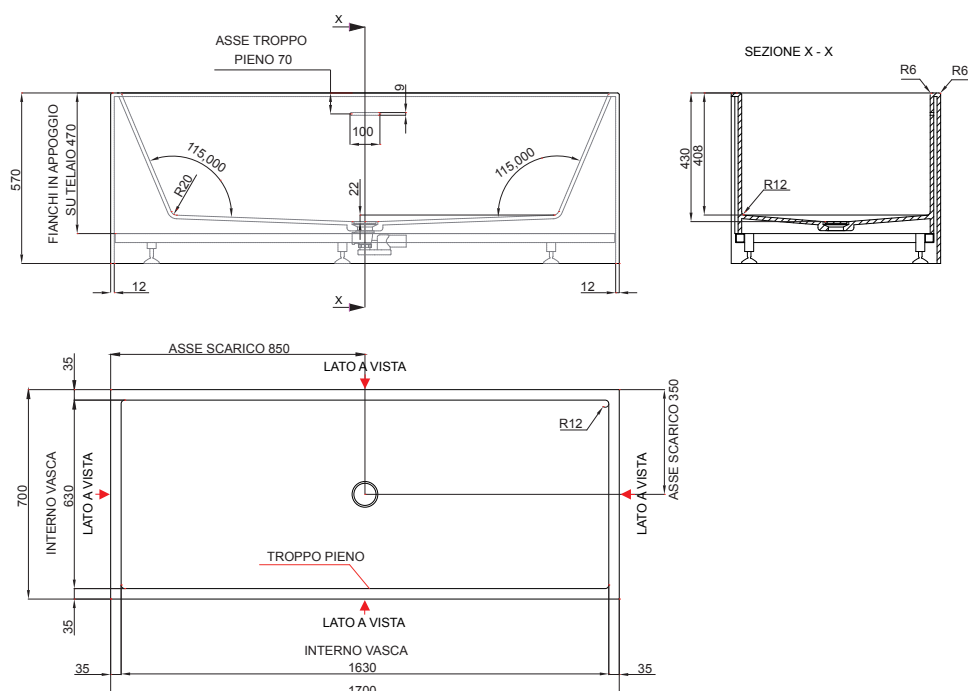

NIC Design

VASCA POOL

cod. 014 464

Vasca da bagno freestanding in Corian® DuPont™
cm.170x70xh.57 completa di piletta a pressione
scarico troppopieno e sifone
Freestanding version bath tub in Corian® DuPont™
170x70xh.57 cm. with overflow pressure plug and
syphon included

Legenda:

▲ = LATO A VISTA

NIC Design

VASCA POOL

cod. 014 465

Vasca da bagno a parete in Corian® DuPont™
cm.170x70xh.57 completa di piletta a pressione
scarico troppopieno e sifone
Wall version bath tub in Corian® DuPont™
170x70xh.57 cm. with overflow pressure plug and
syphon included

Legenda:

▲ = LATO A VISTA

NIC Design

VASCA POOL

cod. 014 466

Vasca da bagno angolo SX in Corian® DuPont™
cm.170x70xh.57 completa di piletta a pressione
scarico troppopieno e sifone
Left version bath tub in Corian® DuPont™
170x70xh.57 cm. with overflow pressure plug and
syphon included

Legenda:

▲ = LATO A VISTA