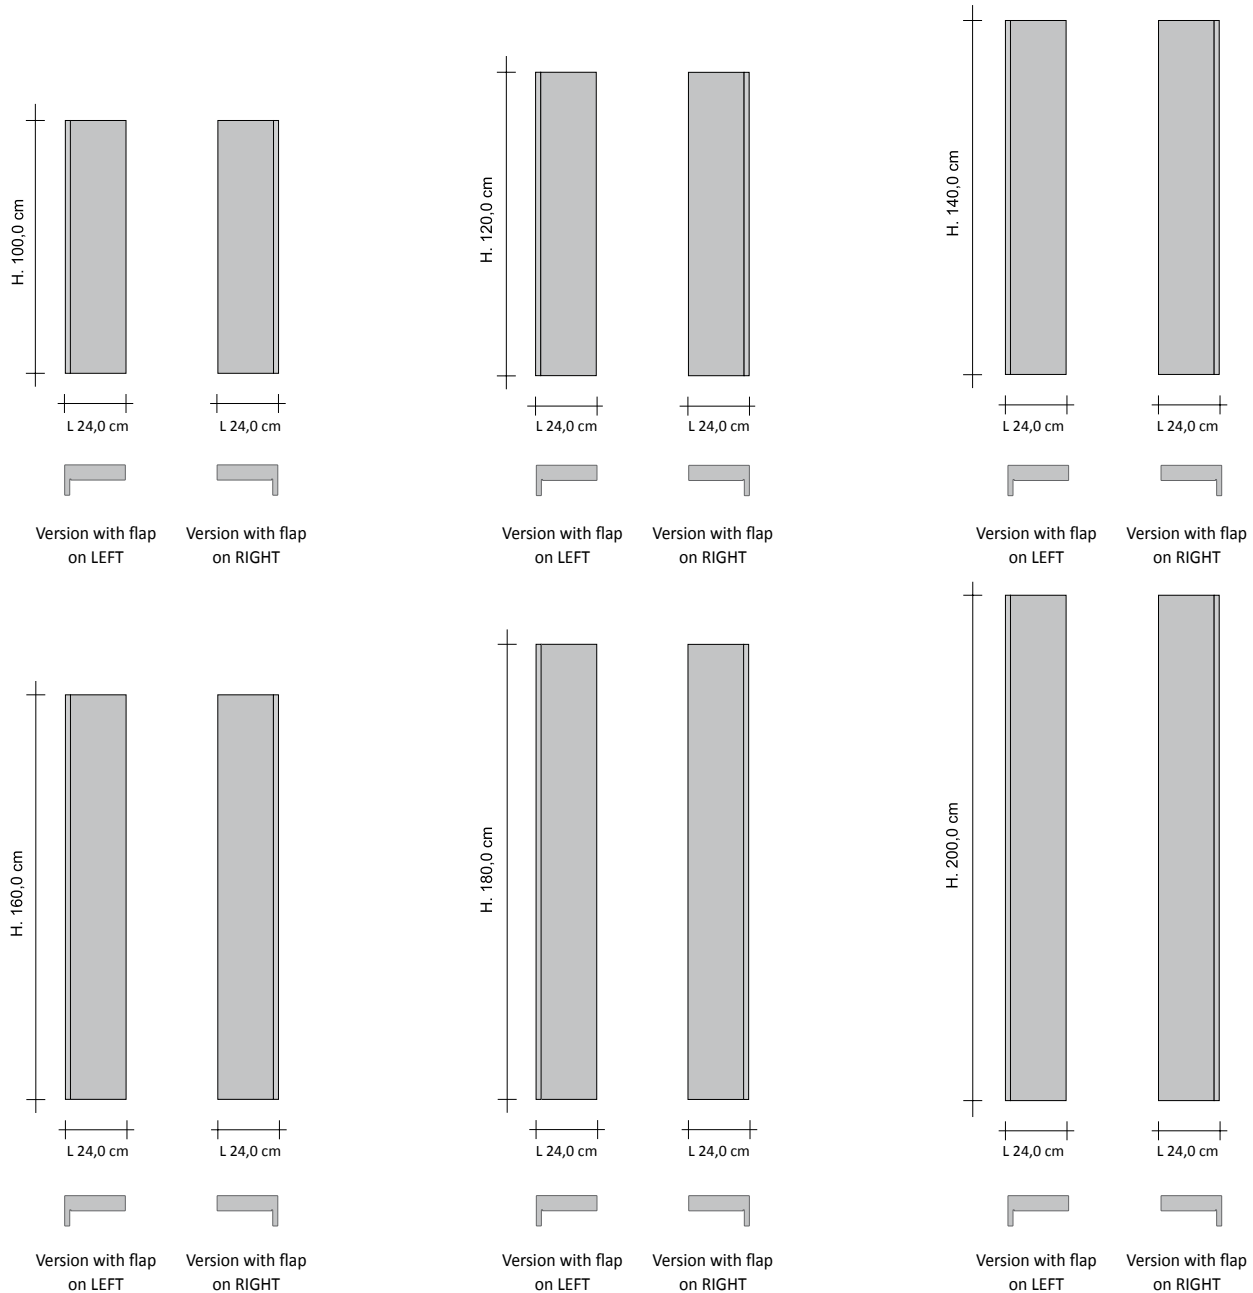

SINGLE VERTICAL RIFT 24 - hydraulic

Low water content radiator comprising a vertical module made entirely of recyclable aluminium

Single Vertical LEFT and RIGHT - hydraulic

		H (cm)	L (cm)	Thermal yield Watts ΔT 50°C	Thermal yield Watts ΔT 30°C	Water Content (l)	Category C0 RAL 9010 (€)	Category C1/C2 (€)	Category C3 (1) (€)
RFTV24SI#SX100	RFTV24SI#DX100	100,0	24,0	330	172	0,40			
RFTV24SI#SX120	RFTV24SI#DX120	120,0	24,0	396	207	0,48			
RFTV24SI#SX140	RFTV24SI#DX140	140,0	24,0	462	241	0,56			
RFTV24SI#SX160	RFTV24SI#DX160	160,0	24,0	528	276	0,64			
RFTV24SI#SX180	RFTV24SI#DX180	180,0	24,0	594	310	0,72			
RFTV24SI#SX200	RFTV24SI#DX200	200,0	24,0	660	345	0,80			

For RAL colours not included in the chart +30 % on the price of White C0 - request feasibility in advance.

(1) Colour GRCR Chrome Grey NOT available for the RIFT model

RIFT accessories

Code	Description	Finishes	Price (€)
ZAAPRFT#...	RIFT hood in Plated Brass	Chrome, Gold, Polished Tin and Black Nickel	
ZAPSRFT#...	Towel rail in Plated Brass	Chrome, Gold, Polished Tin and Black Nickel