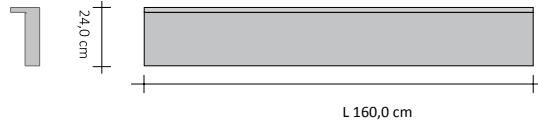

SINGLE HORIZONTAL RIFT 24 - hydraulic version

Low water content radiator comprising a vertical module made entirely of recyclable aluminium

L 160,0 cm

Single Horizontal Top Flap - hydraulic

Code	L (cm)	H (cm)	Thermal yield Watts ΔT 50°C	Thermal yield Watts ΔT 30°C	Water Content (l)	Category C0 RAL 9010 (€)	Category C1/C2 (€)	Category C3 (1) (€)
RFTO24SI#SU100	100,0	24,0	279	150	0,40			
RFTO24SI#SU120	120,0	24,0	335	181	0,48			
RFTO24SI#SU140	140,0	24,0	391	211	0,56			
RFTO24SI#SU160	160,0	24,0	447	241	0,64			
RFTO24SI#SU180	180,0	24,0	503	271	0,72			
RFTO24SI#SU200	200,0	24,0	559	301	0,80			

For RAL colours not included in the chart +30 % on the price of White C0 - request feasibility in advance.

(1) Colour GRCC Chrome Grey NOT available for the RIFT model

RIFT accessories

Code	Description	Finishes	Price (€)
ZAAPRFT#...	RIFT hood in Plated Brass	Chrome, Gold, Polished Tin and Black Nickel	
ZAMRFT4824#LNN	RIFT 48 cm storage shelf 48x15	Natural Wood	
ZAMRFT4824#LBC	RIFT 48 cm storage shelf 48x15	Matt White painted	
ZAMRFT6024#LNN	RIFT 60 cm storage shelf 60x15	Natural Wood	
ZAMRFT6024#LBC	RIFT 60 cm storage shelf 60x15	Matt White painted	

REMOTE VALVE ASSEMBLY. Valve and Lockshield assembly for remote connection (GVR), can be installed up to a maximum distance of 6 metres from the radiator.

Connection of Remote Valve Assembly (GVR) to water system

Code	Description	Finishes	Price (€)
GVR#	RECESSED valve and lockshield assembly for remote connection	CHROME	
GVR#	RECESSED valve and lockshield assembly for remote connection	COLOUR	

For the GVR code you must specify the colour required. Colours not available: GRCC