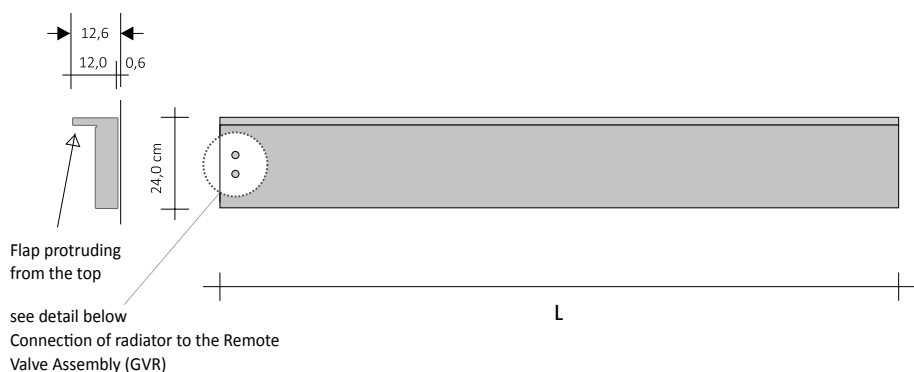

ORDER EXAMPLE To correctly order this model follow the example specified below:

PRODUCT	RFT_O24SI
RFT_O24S	Single Horizontal 24 mm module Rift
I	Hydraulic version
SU	Flap pointed UP, in other words protruding from the top
180	Overall width
9010	Colour code to be checked in the Tubes Colour Chart
R.. / M..	Connection code that defines the type of union for copper pipes or multi-layer pipes found herein at page 276

ACCESSORIES

Cod. GVR	One way Remote Valve Assembly, CHROME finish
Cod. GVRc#*	One way Remote Valve Assembly, COLOUR finish*
* Specify the color code, e.g.: 9010, after checking the Tubes Colour Chart