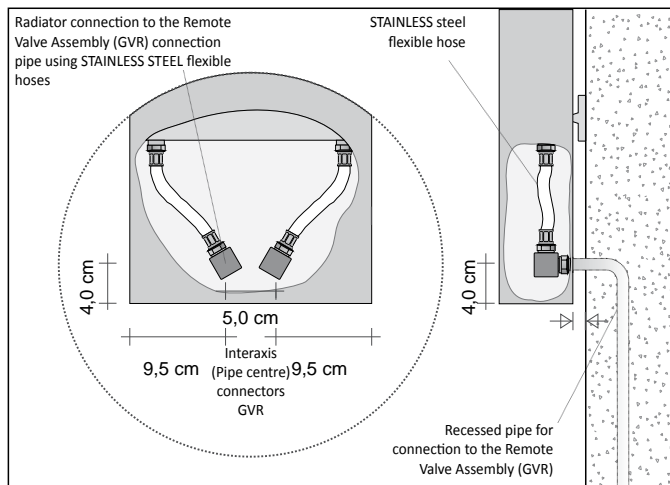

SINGLE VERTICAL RIFT 24 - hydraulic

Low water content radiator comprising a vertical module made entirely of recyclable aluminium

ORDER EXAMPLE To correctly order this model follow the example specified below:

PRODUCT	RFT_V24SI
RFT_V24S	Single Vertical 24 mm module Rift
I	Hydraulic version
DX	Flap on RIGHT, in other words protruding from the right
180	Overall height
9010	Colour Code to check in the TUBES COLOUR CHART
R.. / M..	Connection code that defines the type of union for copper pipes or multi-layer pipes found herein at page 276

ACCESSORIES

Cod. GVR	One way Remote Valve Assembly, CHROME finish
Cod. GVRCh*	One way Remote Valve Assembly, COLOUR finish*
* Specify the color code, e.g.: 9010, after checking the Tubes Colour Chart