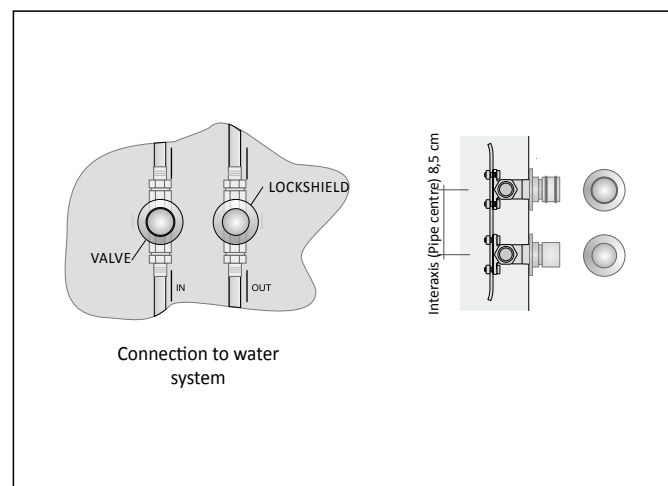

REMOTE VALVE ASSEMBLY. Valve and Lockshield assembly for remote connection (GVR), can be installed up to a maximum distance of 6 metres from the radiator.

Connection of Remote Valve Assembly (GVR) to water system

ORDER EXAMPLE To correctly order this model follow the example specified below:

PRODUCT	RFT_O24SI
RFT_O24S	Single Horizontal 24 mm module Rift
I	Hydraulic version
SU	Flap pointed UP, in other words protruding from the top
180	Overall width
9010	Colour code to be checked in the Tubes Colour Chart
R.. / M..	Connection code that defines the type of union for copper pipes or multi-layer pipes found herein at page 276

ACCESSORIES

Cod. GVR	One way Remote Valve Assembly, CHROME finish
Cod. GVRc#*	One way Remote Valve Assembly, COLOUR finish*
* Specify the color code, e.g.: 9010, after checking the Tubes Colour Chart	

Connection of radiator to the Remote Valve Assembly (GVR)

Connection to the Remote Valve Assembly (GVR)

SINGLE HORIZONTAL RIFT 24 - hydraulic version

Low water content radiator comprising a vertical module made entirely of recyclable aluminium

L 100,0 cm

L 160,0 cm