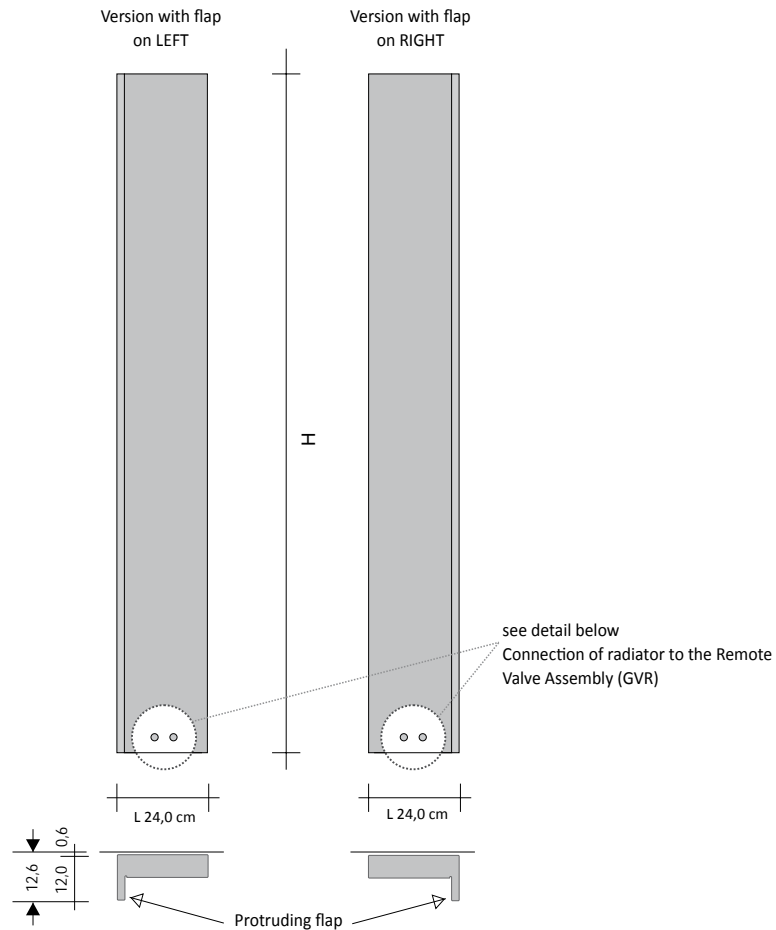

Connection to the Remote Valve Assembly (GVR)

SINGLE VERTICAL RIFT 24 - hydraulic

Low water content radiator comprising a vertical module made entirely of recyclable aluminium

ORDER EXAMPLE To correctly order this model follow the example specified below:

PRODUCT	RFT_V24SI
RFT_V24S	Single Vertical 24 mm module Rift
I	Hydraulic version
DX	Flap on RIGHT, in other words protruding from the right
180	Overall height
9010	Colour Code to check in the TUBES COLOUR CHART
R.. / M..	Connection code that defines the type of union for copper pipes or multi-layer pipes found herein at page 276

ACCESSORIES

Cod. GVR	One way Remote Valve Assembly, CHROME finish
Cod. GVRCh*	One way Remote Valve Assembly, COLOUR finish*
* Specify the color code, e.g.: 9010, after checking the Tubes Colour Chart	

Connection of radiator to the Remote Valve Assembly (GVR)