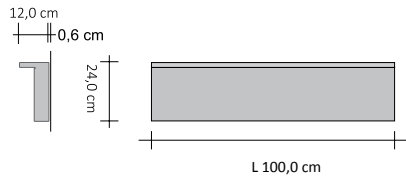

SINGLE HORIZONTAL RIFT 24 - hydraulic version

Low water content radiator comprising a vertical module made entirely of recyclable aluminium

L 100,0 cm