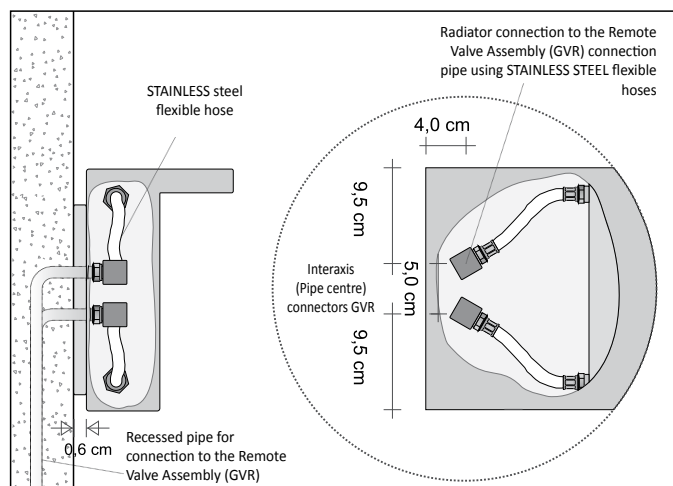

REMOTE VALVE ASSEMBLY. Valve and Lockshield assembly for remote connection (GVR), can be installed up to a maximum distance of 6 metres from the radiator.

Connection of Remote Valve Assembly (GVR) to water system

ORDER EXAMPLE To correctly order this model follow the example specified below:

PRODUCT	RFT_O24SI
RFT_O24S	Single Horizontal 24 mm module Rift
I	Hydraulic version
SU	Flap pointed UP, in other words protruding from the top
180	Overall width
9010	Colour code to be checked in the Tubes Colour Chart
R.. / M..	Connection code that defines the type of union for copper pipes or multi-layer pipes found herein at page 276

Connection to the Remote Valve Assembly (GVR)

SINGLE HORIZONTAL RIFT 24 - hydraulic version

Low water content radiator comprising a vertical module made entirely of recyclable aluminium

L 100,0 cm

L 160,0 cm