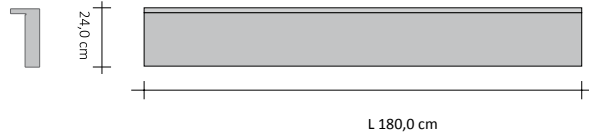

Connection to the Remote Valve Assembly (GVR)

SINGLE HORIZONTAL RIFT 24 - hydraulic version

Low water content radiator comprising a vertical module made entirely of recyclable aluminium

L 100,0 cm

L 160,0 cm

L 120,0 cm

L 180,0 cm

L 140,0 cm

L 200,0 cm

RIFT hook code ZAAPRFT#...

RIFT shelf
L 48 cm code ZAMRFT48#...
L 60 cm code ZAMRFT60#...

Single Horizontal Top Flap - hydraulic

Code	L (cm)	H (cm)	Thermal yield Watts ΔT 50°C	Thermal yield Watts ΔT 30°C	Water Content (l)	Category C0 RAL 9010 (€)	Category C1/C2 (€)	Category C3 (1) (€)
RFTO24SI#SU100	100,0	24,0	279	150	0,40			
RFTO24SI#SU120	120,0	24,0	335	181	0,48			
RFTO24SI#SU140	140,0	24,0	391	211	0,56			
RFTO24SI#SU160	160,0	24,0	447	241	0,64			
RFTO24SI#SU180	180,0	24,0	503	271	0,72			
RFTO24SI#SU200	200,0	24,0	559	301	0,80			