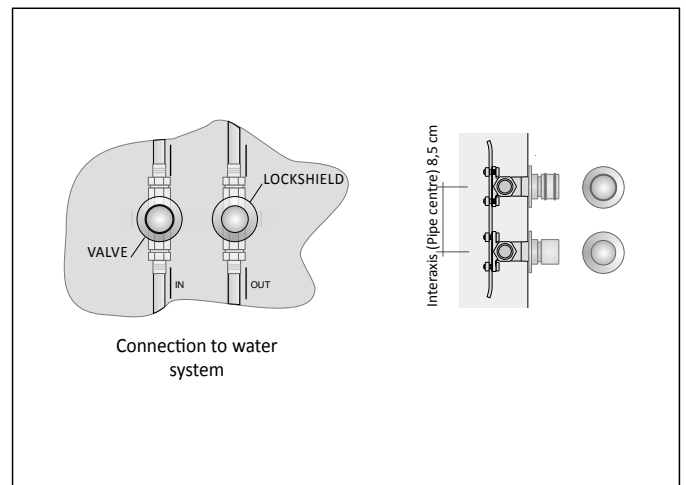

PRODUCT	RFT_V24SI
RFT_V24S	Single Vertical 24 mm module Rift
I	Hydraulic version
DX	Flap on RIGHT, in other words protruding from the right
180	Overall height
9010	Colour Code to check in the TUBES COLOUR CHART
R.. / M..	Connection code that defines the type of union for copper pipes or multi-layer pipes found herein at page 276

ACCESSORIES

Cod. GVR	One way Remote Valve Assembly, CHROME finish
Cod. GVRCh*	One way Remote Valve Assembly, COLOUR finish*
* Specify the color code, e.g.: 9010, after checking the Tubes Colour Chart	

Connection of radiator to the Remote Valve Assembly (GVR)

Connection to the Remote Valve Assembly (GVR)

SINGLE VERTICAL RIFT 24 - hydraulic

Low water content radiator comprising a vertical module made entirely of recyclable aluminium

Single Vertical LEFT and RIGHT - hydraulic

REMOTE VALVE ASSEMBLY. Valve and Lockshield assembly for remote connection (GVR), can be installed up to a maximum distance of 6 metres from the radiator.

Connection of Remote Valve Assembly (GVR) to water system