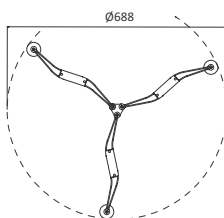

## Origami free-standing

open position

closed position

All versions of the Origami model are supplied with a RED electric supply connection cord. It can be ordered BLUE upon request at no extra charge.

The connection cord of the free-standing version is 1,80m long.

## Origami free-standing - Totem

All versions of the Origami model are supplied with a RED electric supply connection cord. It can be ordered BLUE upon request at no extra charge.

The connection cord of the free-standing version is 1,80m long.