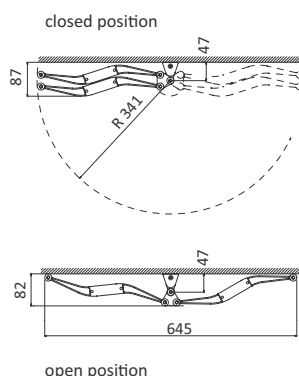

Origami wall version - double module

All versions of the Origami model are supplied with a RED electric supply connection cord. It can be ordered BLUE upon request at no extra charge.

The connection cord of the wall version is 1m long.

Model	H. (cm)	Electric Power (Watts)	Price of STANDARD¹ version with accessories² in ANODISED SILVER alluminium (€)	Price of version with accessories² in GLOSSY alluminium (€)	Price of version with alluminium accessories² the SAME COLOUR as the radiator
ORGMD#1200...	120,0	550w			
ORGMD#1600...	160,0	800w			
			¹) AVAILABLE IN STOCK White MATT BNOP with RED connection cord ²)ACCESSORIES are understood to mean the Joints, Hinges and radiator Feet		

Origami ACCESSORIES

	Code	Description	Finish	Price (€)
	ZAORG#APCRS	Bathrobe/towel hanger	Chrome Satin	
	ZAORG#APCRO	Bathrobe/towel hanger	Chrome Glossy	
	ZAORG#AP...	Bathrobe/towel hanger	Color