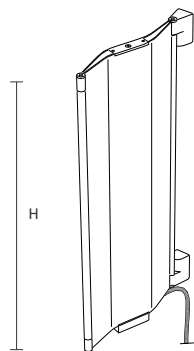

Origami wall version - single module

All versions of the Origami model are supplied with a RED electric supply connection cord. It can be ordered BLUE upon request at no extra charge.

The connection cord of the wall version is 1m long.

Model	H. (cm)	Electric Power (Watts)	Price of STANDARD¹ version with accessories² in ANODISED SILVER alluminium (€)	Price of version with accessories² in GLOSSY alluminium (€)	Price of version with alluminium accessories² the SAME COLOUR as the radiator (€)
ORGMS#1200...	120,0	250w			
ORGMS#1600...	160,0	400w			
			¹) AVAILABLE IN STOCK White MATT BNOP with RED connection cord ²)ACCESSORIES are understood to mean the Joints, Hinges and radiator Feet