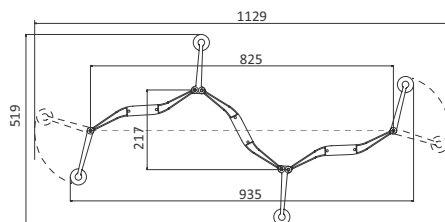

## Origami free-standing

open position

closed position

All versions of the Origami model are supplied with a RED electric supply connection cord. It can be ordered BLUE upon request at no extra charge.

The connection cord of the free-standing version is 1,80m long.

## Origami free-standing - Totem

All versions of the Origami model are supplied with a RED electric supply connection cord. It can be ordered BLUE upon request at no extra charge.

The connection cord of the free-standing version is 1,80m long.