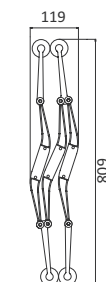

## Origami free-standing

open position

closed position

All versions of the Origami model are supplied with a RED electric supply connection cord. It can be ordered BLUE upon request at no extra charge.

The connection cord of the free-standing version is 1,80m long.

Model	H. (cm)	Electric Power (Watts)	Price of STANDARD <sup>1</sup> version with accessories <sup>2</sup> in ANODISED SILVER aluminium (€)	Price of version with accessories <sup>2</sup> in GLOSSY aluminium (€)	Price of version with aluminium accessories <sup>2</sup> the SAME COLOUR as the radiator (€)
ORGMF#0835...	83,5	600w			
ORGMF#1035...	103,5	700w			
ORGMF#1235...	123,5	850w			
ORGMF#1635...	163,5	1200w			
			<sup>1</sup> ) AVAILABLE IN STOCK White MATT BNOP with RED connection cord <sup>2</sup> )ACCESSORIES are understood to mean the Joints, Hinges and radiator Feet		

## Origami free-standing - Totem

All versions of the Origami model are supplied with a RED electric supply connection cord. It can be ordered BLUE upon request at no extra charge.

The connection cord of the free-standing version is 1,80m long.