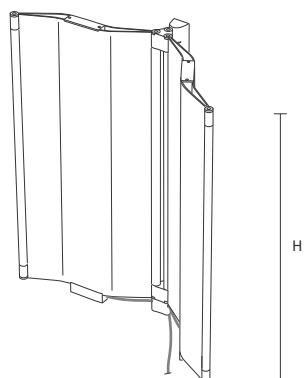

Origami wall version - double module

All versions of the Origami model are supplied with a RED electric supply connection cord. It can be ordered BLUE upon request at no extra charge.

The connection cord of the wall version is 1m long.

Model	H. (cm)	Electric Power (Watts)	Price of STANDARD¹ version with accessories² in ANODISED SILVER alluminium (€)	Price of version with accessories² in GLOSSY alluminium (€)	Price of version with alluminium accessories² the SAME COLOUR as the radiator
ORGMD#1200...	120,0	550w			
ORGMD#1600...	160,0	800w			
			¹) AVAILABLE IN STOCK White MATT BNOP with RED connection cord ²)ACCESSORIES are understood to mean the Joints, Hinges and radiator Feet		

Origami ACCESSORIES

	Code	Description	Finish	Price (€)
	ZAORG#APCRS	Bathrobe/towel hanger	Chrome Satin	
	ZAORG#APCRO	Bathrobe/towel hanger	Chrome Glossy	
	ZAORG#AP...	Bathrobe/towel hanger	Color