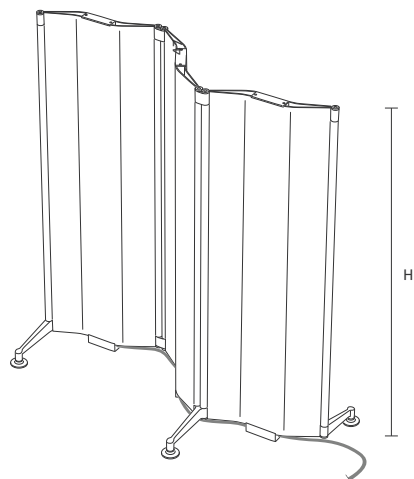

## Origami free-standing

open position

closed position

All versions of the Origami model are supplied with a RED electric supply connection cord. It can be ordered BLUE upon request at no extra charge.

The connection cord of the free-standing version is 1,80m long.

## Origami free-standing - Totem

All versions of the Origami model are supplied with a RED electric supply connection cord. It can be ordered BLUE upon request at no extra charge.

The connection cord of the free-standing version is 1,80m long.