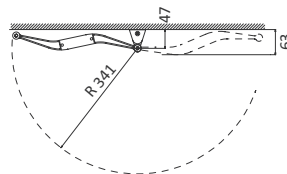

Origami wall version - single module

All versions of the Origami model are supplied with a RED electric supply connection cord. It can be ordered BLUE upon request at no extra charge.

The connection cord of the wall version is 1m long.

Model	H. (cm)	Electric Power (Watts)	Price of STANDARD¹ version with accessories² in ANODISED SILVER alluminium (€)	Price of version with accessories² in GLOSSY alluminium (€)	Price of version with alluminium accessories² the SAME COLOUR as the radiator (€)
ORGMS#1200...	120,0	250w			
ORGMS#1600...	160,0	400w			
			¹) AVAILABLE IN STOCK White MATT BNOP with RED connection cord ²)ACCESSORIES are understood to mean the Joints, Hinges and radiator Feet