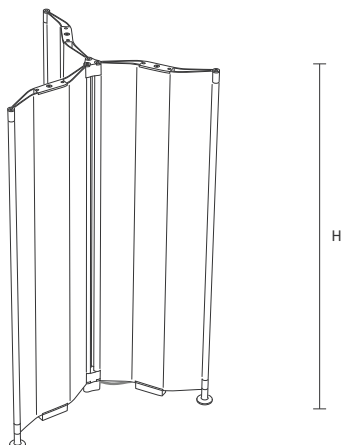

## Origami free-standing

open position

closed position

All versions of the Origami model are supplied with a RED electric supply connection cord. It can be ordered BLUE upon request at no extra charge.

The connection cord of the free-standing version is 1,80m long.

Model	H. (cm)	Electric Power (Watts)	Price of STANDARD <sup>1</sup> version with accessories <sup>2</sup> in ANODISED SILVER aluminium (€)	Price of version with accessories <sup>2</sup> in GLOSSY aluminium (€)	Price of version with aluminium accessories <sup>2</sup> the SAME COLOUR as the radiator (€)
ORGMF#0835...	83,5	600w			
ORGMF#1035...	103,5	700w			
ORGMF#1235...	123,5	850w			
ORGMF#1635...	163,5	1200w			
			<sup>1</sup> ) AVAILABLE IN STOCK White MATT BNOP with RED connection cord <sup>2</sup> )ACCESSORIES are understood to mean the Joints, Hinges and radiator Feet		

## Origami free-standing - Totem

All versions of the Origami model are supplied with a RED electric supply connection cord. It can be ordered BLUE upon request at no extra charge.

The connection cord of the free-standing version is 1,80m long.